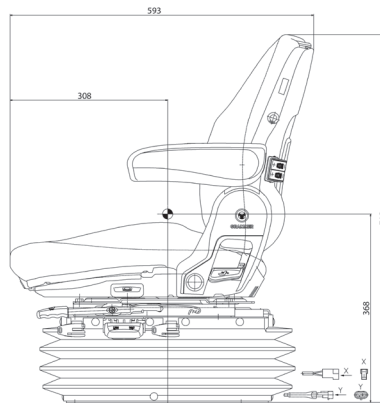

### GRAMMER Air suspension seat Part No. DF-0.900.0842.8/20

- Air suspension travel 100mm
- Seat belt/foldable armrests
- Fabric cover
- Semi-automatic weight adjustment
- Integrated seat back extension
- Optional headrest part number DF-0.900.0843.3
- Optional safety switch part number DF-0.900.1623.2

### GRAMMER Mechanical Suspension Seat Part No. DF-0.900.0842.9/20

- Seat belt/foldable armrests
- Seat cushion width 480mm
- Adjustable seat back angle
- Height and weight adjustment
- Fabric cover
- Optional headrest part number DF-0.900.0843.3
- Optional safety switch part number DF-0.900.1623.2

### GRAMMER Air Suspension Seat with Swivel Base + Safety Seat Switch Part No. DF-0.900.0843.1/20

- Swivel base (20°)
- Air suspension travel 100mm
- Fabric cover
- Safety seat switch
- Semi-automatic weight adjustment
- Air assisted height adjustment
- Optional headrest part number DF-0.900.0843.3