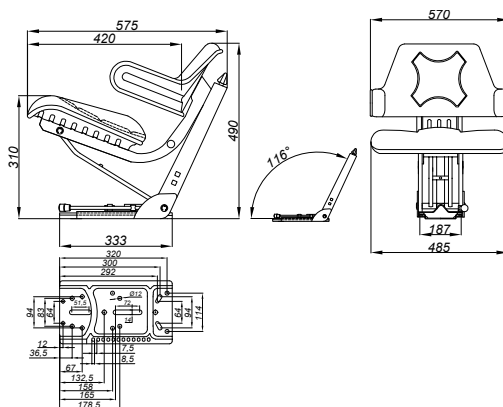

Yellow Wrap Around Economy Suspension Seat Part No. MI-ECO109A

- Sliding base (fore & aft adjustment 150mm)
- With suspension stroke 80mm
- Weight adjustment (50kg – 120kg)