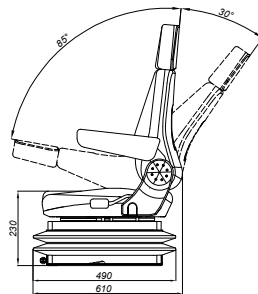

### Yellow Wrap Around Economy Suspension Seat Part No. MI-ECO109A

- Sliding base (fore & aft adjustment 150mm)
- With suspension stroke 80mm
- Weight adjustment (50kg – 120kg)

### Blue Wrap Around Economy Suspension Seat Part No. MI-ECO104

- Sliding base (fore & aft adjustment 150mm)
- With suspension stroke 80mm
- Weight adjustment (50kg – 120kg)

## Economy Suspension Seat

Part No.

- Sliding base (fore & aft adjustment 150mm)
- With suspension stroke 80mm
- Weight adjustment (50kg – 120kg)
- Angle adjustment of 5 different angles

MI-ECO111BLK Black  
 MI-ECO111BLU Blue  
 MI-ECO111YLW Yellow