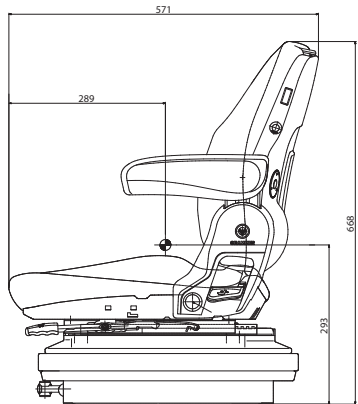

### GRAMMER Air suspension seat Part No. DF-0.900.0842.8/20

- Air suspension travel 100mm
- Seat belt/foldable armrests
- Fabric cover
- Semi-automatic weight adjustment
- Integrated seat back extension
- Optional headrest part number DF-0.900.0843.3
- Optional safety switch part number DF-0.900.1623.2

### GRAMMER Mechanical Suspension Seat Part No. DF-0.900.0842.9/20

- Seat belt/foldable armrests
- Seat cushion width 480mm
- Adjustable seat back angle
- Height and weight adjustment
- Fabric cover
- Optional headrest part number DF-0.900.0843.3
- Optional safety switch part number DF-0.900.1623.2

### GRAMMER Air Suspension Seat with Swivel Base + Safety Seat Switch Part No. DF-0.900.0843.1/20

- Swivel base (20°)
- Air suspension travel 100mm
- Fabric cover
- Safety seat switch
- Semi-automatic weight adjustment
- Air assisted height adjustment
- Optional headrest part number DF-0.900.0843.3