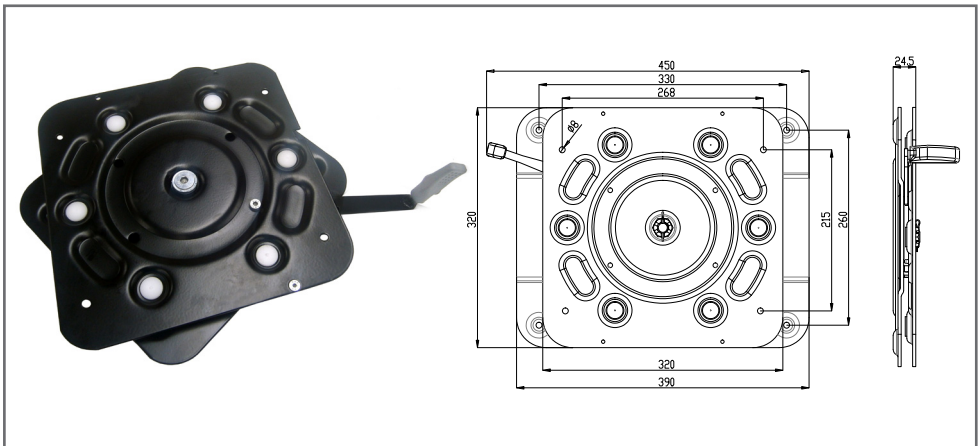

### Seat Pan

Part No. DF-S.9185.0001

- Vinyl cover in black

**Swivel Seat Base 360° (TV1, TV1LX, TV2, FSV1LS)**  
Part No. MI-STT-17

**Swivel Seat Base 360° (TV4)**  
Part No. MI-LTT-18

**Mechanical Suspension Base**  
MI-SP12-TV1