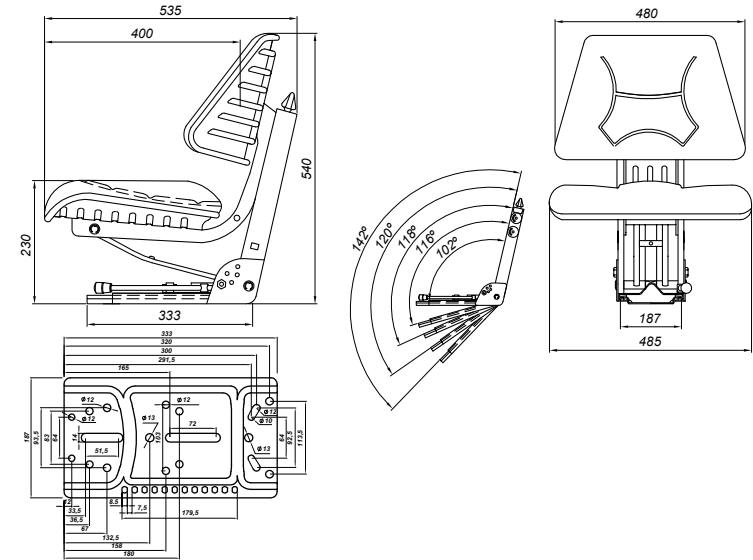

Economy Suspension Seat

Part No.

- Sliding base (fore & aft adjustment 150mm)
- With suspension stroke 80mm
- Weight adjustment (50kg – 120kg)
- Angle adjustment of 5 different angles

MI-ECO111BLK Black
MI-ECO111BLU Blue
MI-ECO111YLW Yellow