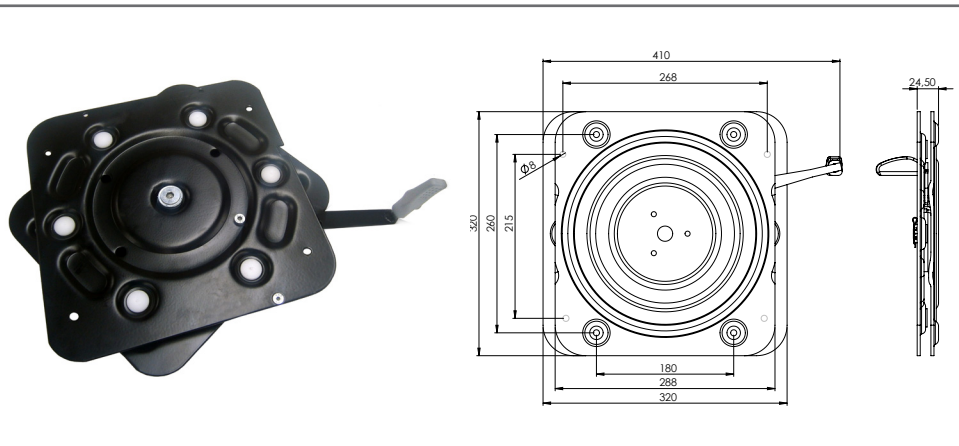

### Seat Pan

Part No. MI-YP10

- Water holes to allow drainage

### Seat Pan

Part No. DF-S.9185.0001

- Vinyl cover in black

**Swivel Seat Base 360° (TV1, TV1LX, TV2, FSV1LS)**  
Part No. MI-STT-17

**Swivel Seat Base 360° (TV4)**  
Part No. MI-LTT-18

**Mechanical Suspension Base**  
MI-SP12-TV1