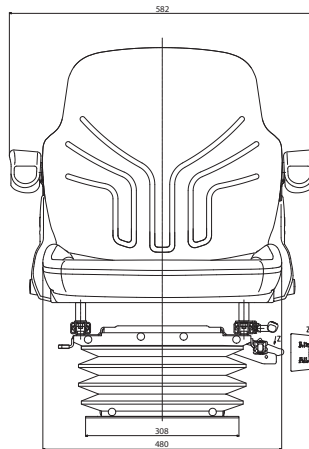

### GRAMMER Air suspension seat Part No. DF-0.900.0842.8/20

- Air suspension travel 100mm
- Seat belt/foldable armrests
- Fabric cover
- Semi-automatic weight adjustment
- Integrated seat back extension
- Optional headrest part number DF-0.900.0843.3
- Optional safety switch part number DF-0.900.1623.2

### GRAMMER Mechanical Suspension Seat Part No. DF-0.900.0842.9/20

- Seat belt/foldable armrests
- Seat cushion width 480mm
- Adjustable seat back angle
- Height and weight adjustment
- Fabric cover
- Optional headrest part number DF-0.900.0843.3
- Optional safety switch part number DF-0.900.1623.2