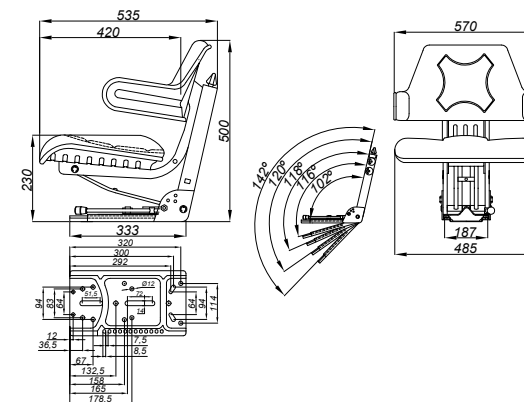

### GRAMMER Mechanical Suspension Seat Part No. DF-0.900.0842.9/20

- Seat belt/foldable armrests
- Seat cushion width 480mm
- Adjustable seat back angle
- Height and weight adjustment
- Fabric cover
- Optional headrest part number DF-0.900.0843.3
- Optional safety switch part number DF-0.900.1623.2

### GRAMMER Air Suspension Seat with Swivel Base + Safety Seat Switch Part No. DF-0.900.0843.1/20

- Swivel base (20°)
- Air suspension travel 100mm
- Fabric cover
- Safety seat switch
- Semi-automatic weight adjustment
- Air assisted height adjustment
- Optional headrest part number DF-0.900.0843.3

### Heavy Duty Suspension Seat (Black PVC) Part No. MI-11BS

- Sliding base (fore & aft adjustment 150mm)
- Suspension stroke 80mm to 100mm
- Weight adjustment (50kg – 120kg)
- Angle adjustment of 5 different angles