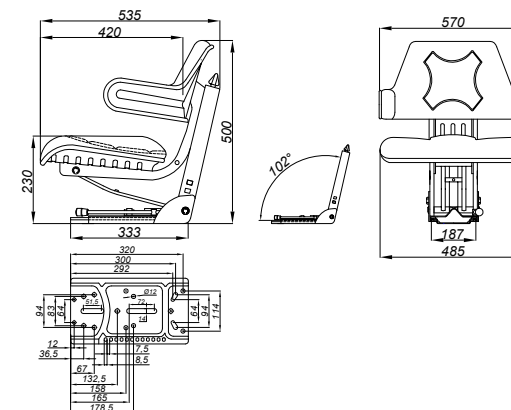

Blue Wrap Around Economy Suspension Seat Part No. MI-ECO104

- Sliding base (fore & aft adjustment 150mm)
- With suspension stroke 80mm
- Weight adjustment (50kg – 120kg)