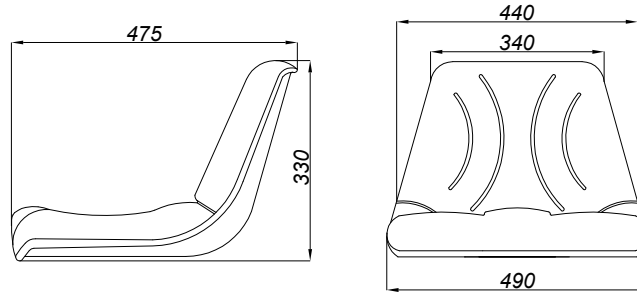

Seat Pan

Part No. MI-YP10

- Water holes to allow drainage