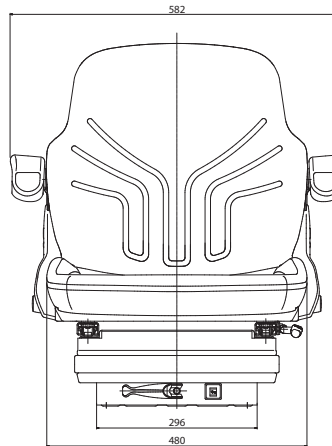

### GRAMMER Air suspension seat Part No. DF-0.900.0842.8/20

- Air suspension travel 100mm
- Seat belt/foldable armrests
- Fabric cover
- Semi-automatic weight adjustment
- Integrated seat back extension
- Optional headrest part number DF-0.900.0843.3
- Optional safety switch part number DF-0.900.1623.2