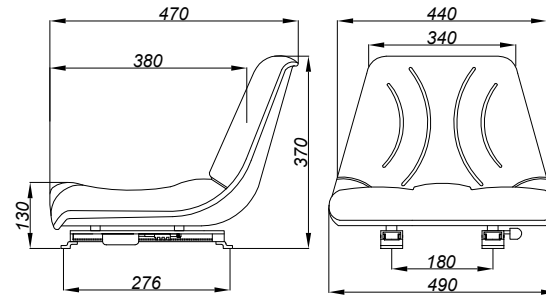

## Economy Suspension Seat

Part No.

- Sliding base (fore & aft adjustment 150mm)
- With suspension stroke 80mm
- Weight adjustment (50kg – 120kg)
- Angle adjustment of 5 different angles

MI-ECO111BLK Black  
 MI-ECO111BLU Blue  
 MI-ECO111YLW Yellow

## Comfort Agri/Forklift Seat (Black PVC) (Headrest not included)

Part No. MI-FSV1LS

- Sliding base (fore & aft adjustment 190mm)
- Hydraulic shock absorber
- Weight/height adjustment (50kg to 130kg)
- Optional headrest part number MI-SP01

## Agri/Forklift Seat (Black PVC) (Headrest/Armrests not included)

Part No. MI-FSV1

- Sliding base (fore & aft adjustment 190mm)
- No suspension
- Optional headrest part number MI-SP01
- Optional armrests part number MI-SP02