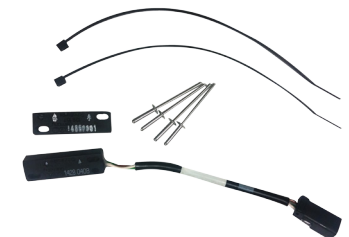

### Seat Pan

Part No. DF-S.9185.0001

- Vinyl cover in black

**Swivel Seat Base 360° (TV1, TV1LX, TV2, FSV1LS)**  
Part No. MI-STT-17

**Swivel Seat Base 360° (TV4)**  
Part No. MI-LTT-18

**Mechanical Suspension Base**  
MI-SP12-TV1

**Foldable Armrests**  
MI-SP02

**Headrest**  
MI-SP01

**Headrest (GRAMMER)**  
DF-0.900.0843.3

**Slide Rails**  
MI-SP14

**Shock Absorber (TV2)**  
MI-SP03

**Seat Safety Switch (All TV Series)**  
MI-SS01M

**Seat Safety Switch (GRAMMER)**  
DF-0.900.1623.2