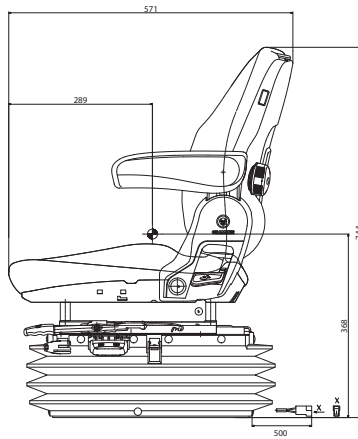

### GRAMMER Air suspension seat Part No. DF-0.900.0842.8/20

- Air suspension travel 100mm
- Seat belt/foldable armrests
- Fabric cover
- Semi-automatic weight adjustment
- Integrated seat back extension
- Optional headrest part number DF-0.900.0843.3
- Optional safety switch part number DF-0.900.1623.2

### GRAMMER Mechanical Suspension Seat Part No. DF-0.900.0842.9/20

- Seat belt/foldable armrests
- Seat cushion width 480mm
- Adjustable seat back angle
- Height and weight adjustment
- Fabric cover
- Optional headrest part number DF-0.900.0843.3
- Optional safety switch part number DF-0.900.1623.2

### GRAMMER Air Suspension Seat with Swivel Base + Safety Seat Switch Part No. DF-0.900.0843.1/20

- Swivel base (20°)
- Air suspension travel 100mm
- Fabric cover
- Safety seat switch
- Semi-automatic weight adjustment
- Air assisted height adjustment
- Optional headrest part number DF-0.900.0843.3

### Heavy Duty Suspension Seat (Black PVC) Part No. MI-11BS

- Sliding base (fore & aft adjustment 150mm)
- Suspension stroke 80mm to 100mm
- Weight adjustment (50kg – 120kg)
- Angle adjustment of 5 different angles