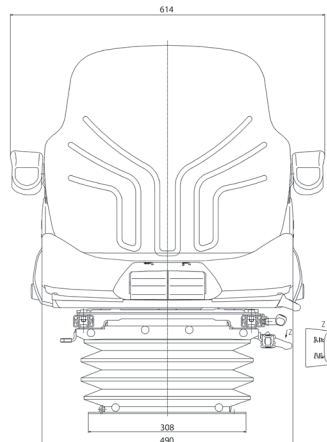

### GRAMMER Air suspension seat Part No. DF-0.900.0842.8/20

- Air suspension travel 100mm
- Seat belt/foldable armrests
- Fabric cover
- Semi-automatic weight adjustment
- Integrated seat back extension
- Optional headrest part number DF-0.900.0843.3
- Optional safety switch part number DF-0.900.1623.2

### GRAMMER Mechanical Suspension Seat Part No. DF-0.900.0842.9/20

- Seat belt/foldable armrests
- Seat cushion width 480mm
- Adjustable seat back angle
- Height and weight adjustment
- Fabric cover
- Optional headrest part number DF-0.900.0843.3
- Optional safety switch part number DF-0.900.1623.2