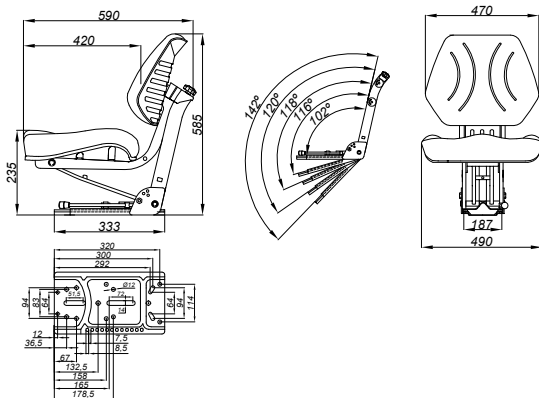

### GRAMMER Air suspension seat Part No. DF-0.900.0842.8/20

- Air suspension travel 100mm
- Seat belt/foldable armrests
- Fabric cover
- Semi-automatic weight adjustment
- Integrated seat back extension
- Optional headrest part number DF-0.900.0843.3
- Optional safety switch part number DF-0.900.1623.2

### GRAMMER Mechanical Suspension Seat Part No. DF-0.900.0842.9/20

- Seat belt/foldable armrests
- Seat cushion width 480mm
- Adjustable seat back angle
- Height and weight adjustment
- Fabric cover
- Optional headrest part number DF-0.900.0843.3
- Optional safety switch part number DF-0.900.1623.2

### GRAMMER Air Suspension Seat with Swivel Base + Safety Seat Switch Part No. DF-0.900.0843.1/20

- Swivel base (20°)
- Air suspension travel 100mm
- Fabric cover
- Safety seat switch
- Semi-automatic weight adjustment
- Air assisted height adjustment
- Optional headrest part number DF-0.900.0843.3