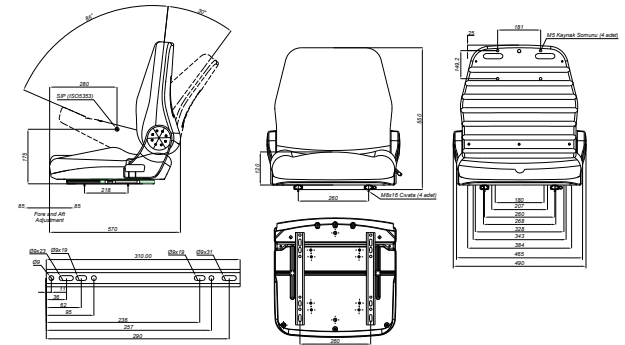

## Economy Suspension Seat

Part No.

- Sliding base (fore & aft adjustment 150mm)
- With suspension stroke 80mm
- Weight adjustment (50kg – 120kg)
- Angle adjustment of 5 different angles

MI-ECO111BLK Black  
 MI-ECO111BLU Blue  
 MI-ECO111YLW Yellow

## Comfort Agri/Forklift Seat (Black PVC) (Headrest not included)

Part No. MI-FSV1LS

- Sliding base (fore & aft adjustment 190mm)
- Hydraulic shock absorber
- Weight/height adjustment (50kg to 130kg)
- Optional headrest part number MI-SP01