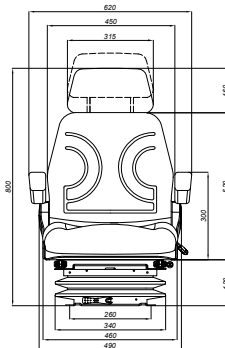

### Yellow Wrap Around Economy Suspension Seat Part No. MI-ECO109A

- Sliding base (fore & aft adjustment 150mm)
- With suspension stroke 80mm
- Weight adjustment (50kg – 120kg)

### Blue Wrap Around Economy Suspension Seat Part No. MI-ECO104

- Sliding base (fore & aft adjustment 150mm)
- With suspension stroke 80mm
- Weight adjustment (50kg – 120kg)

## Economy Suspension Seat

Part No.

- Sliding base (fore & aft adjustment 150mm)
- With suspension stroke 80mm
- Weight adjustment (50kg – 120kg)
- Angle adjustment of 5 different angles

MI-ECO111BLK Black  
 MI-ECO111BLU Blue  
 MI-ECO111YLW Yellow