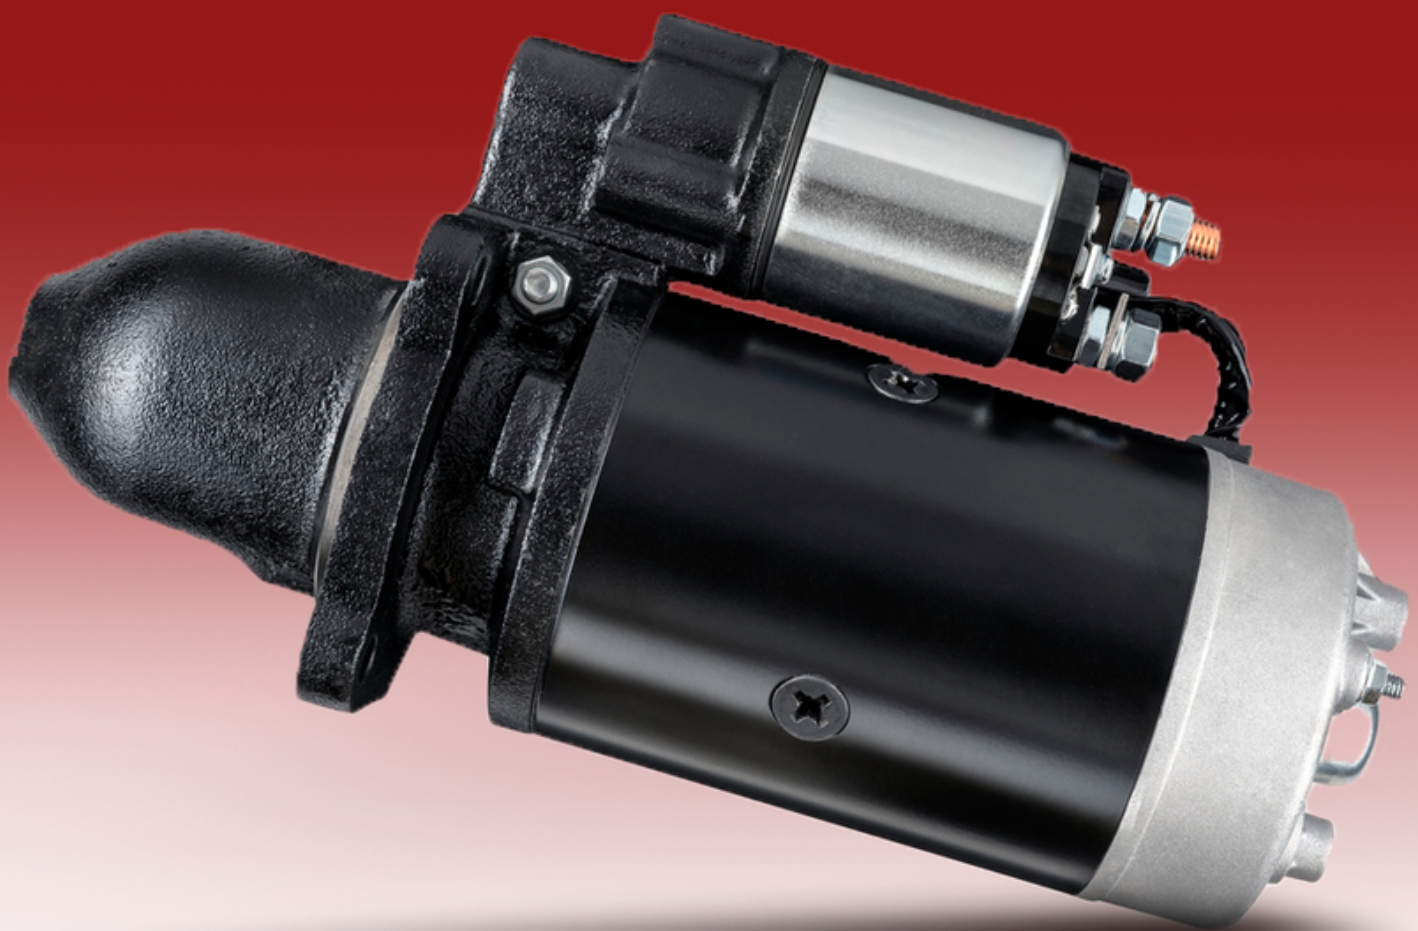

Starter Motor Catalogue

CONTENTS

Bobcat	3
Briggs & Stratton	4
Case-IH	5
Claas	8
David Brown	9
Deutz-Fahr	10
Eicher	11
Fendt	12
Fiat	13
Ford	14
Holder	16
Hurlimann	17
JCB	18
John Deere	19
Kubota	21
Lamorghini	22
Landini	23
Lidner	24
Ljungby	25
Massey Ferguson	26
McCormick	28
Mercedes Benz	30
Merlo	31
New Holland	32
Renault	34
SAME	35
Schaeff	36
Steyr	37
Valpadana	39
Valtra-Valmet	40
Zetor	41